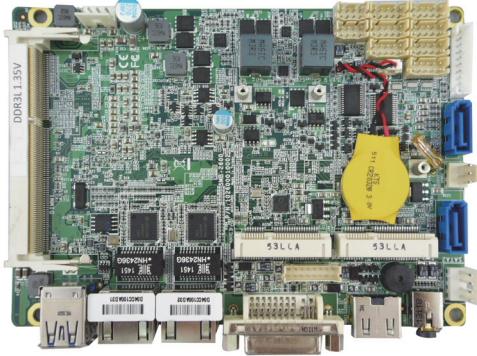

# SMB-2600

Intel Gen 4/5 Core i CPU with HD 6000 GPU with 2xLAN/ HDMI/ DVI/ VGA DC 12V

- Intel Gen5 CPU
- DDR3L 1600
- DVI / HDMI
- DC 12V
- Dual GbE Lan

## Features

- Intel Core i7-5650U / Core i3-5010U
- Triple Display Output (DVI / HDMI / VGA)
- Dual Gigabit Ethernet and 4 x COM Ports
- Wide Range Operating Temp. : -30~60°C
- Compact Size and Fanless
- DC 12V Power Input

## I/O

<b>Serial Port</b>	4 x RS-232 Ports (2 x RS232/422/485)
<b>USB Port</b>	2 x USB 3.0 and 2 x USB 2.0 Ports
<b>LAN</b>	2 x RJ45 Ports for GbE
<b>Video Port</b>	HDMI/DVI/VGA(Through DVI-I)
<b>GPIO Port</b>	4 In and 4 Out GPIO Ports (5V Level)
<b>Audio</b>	Line-Out / Mic-In
<b>Expansion Bus</b>	2 x Mini-card Slots